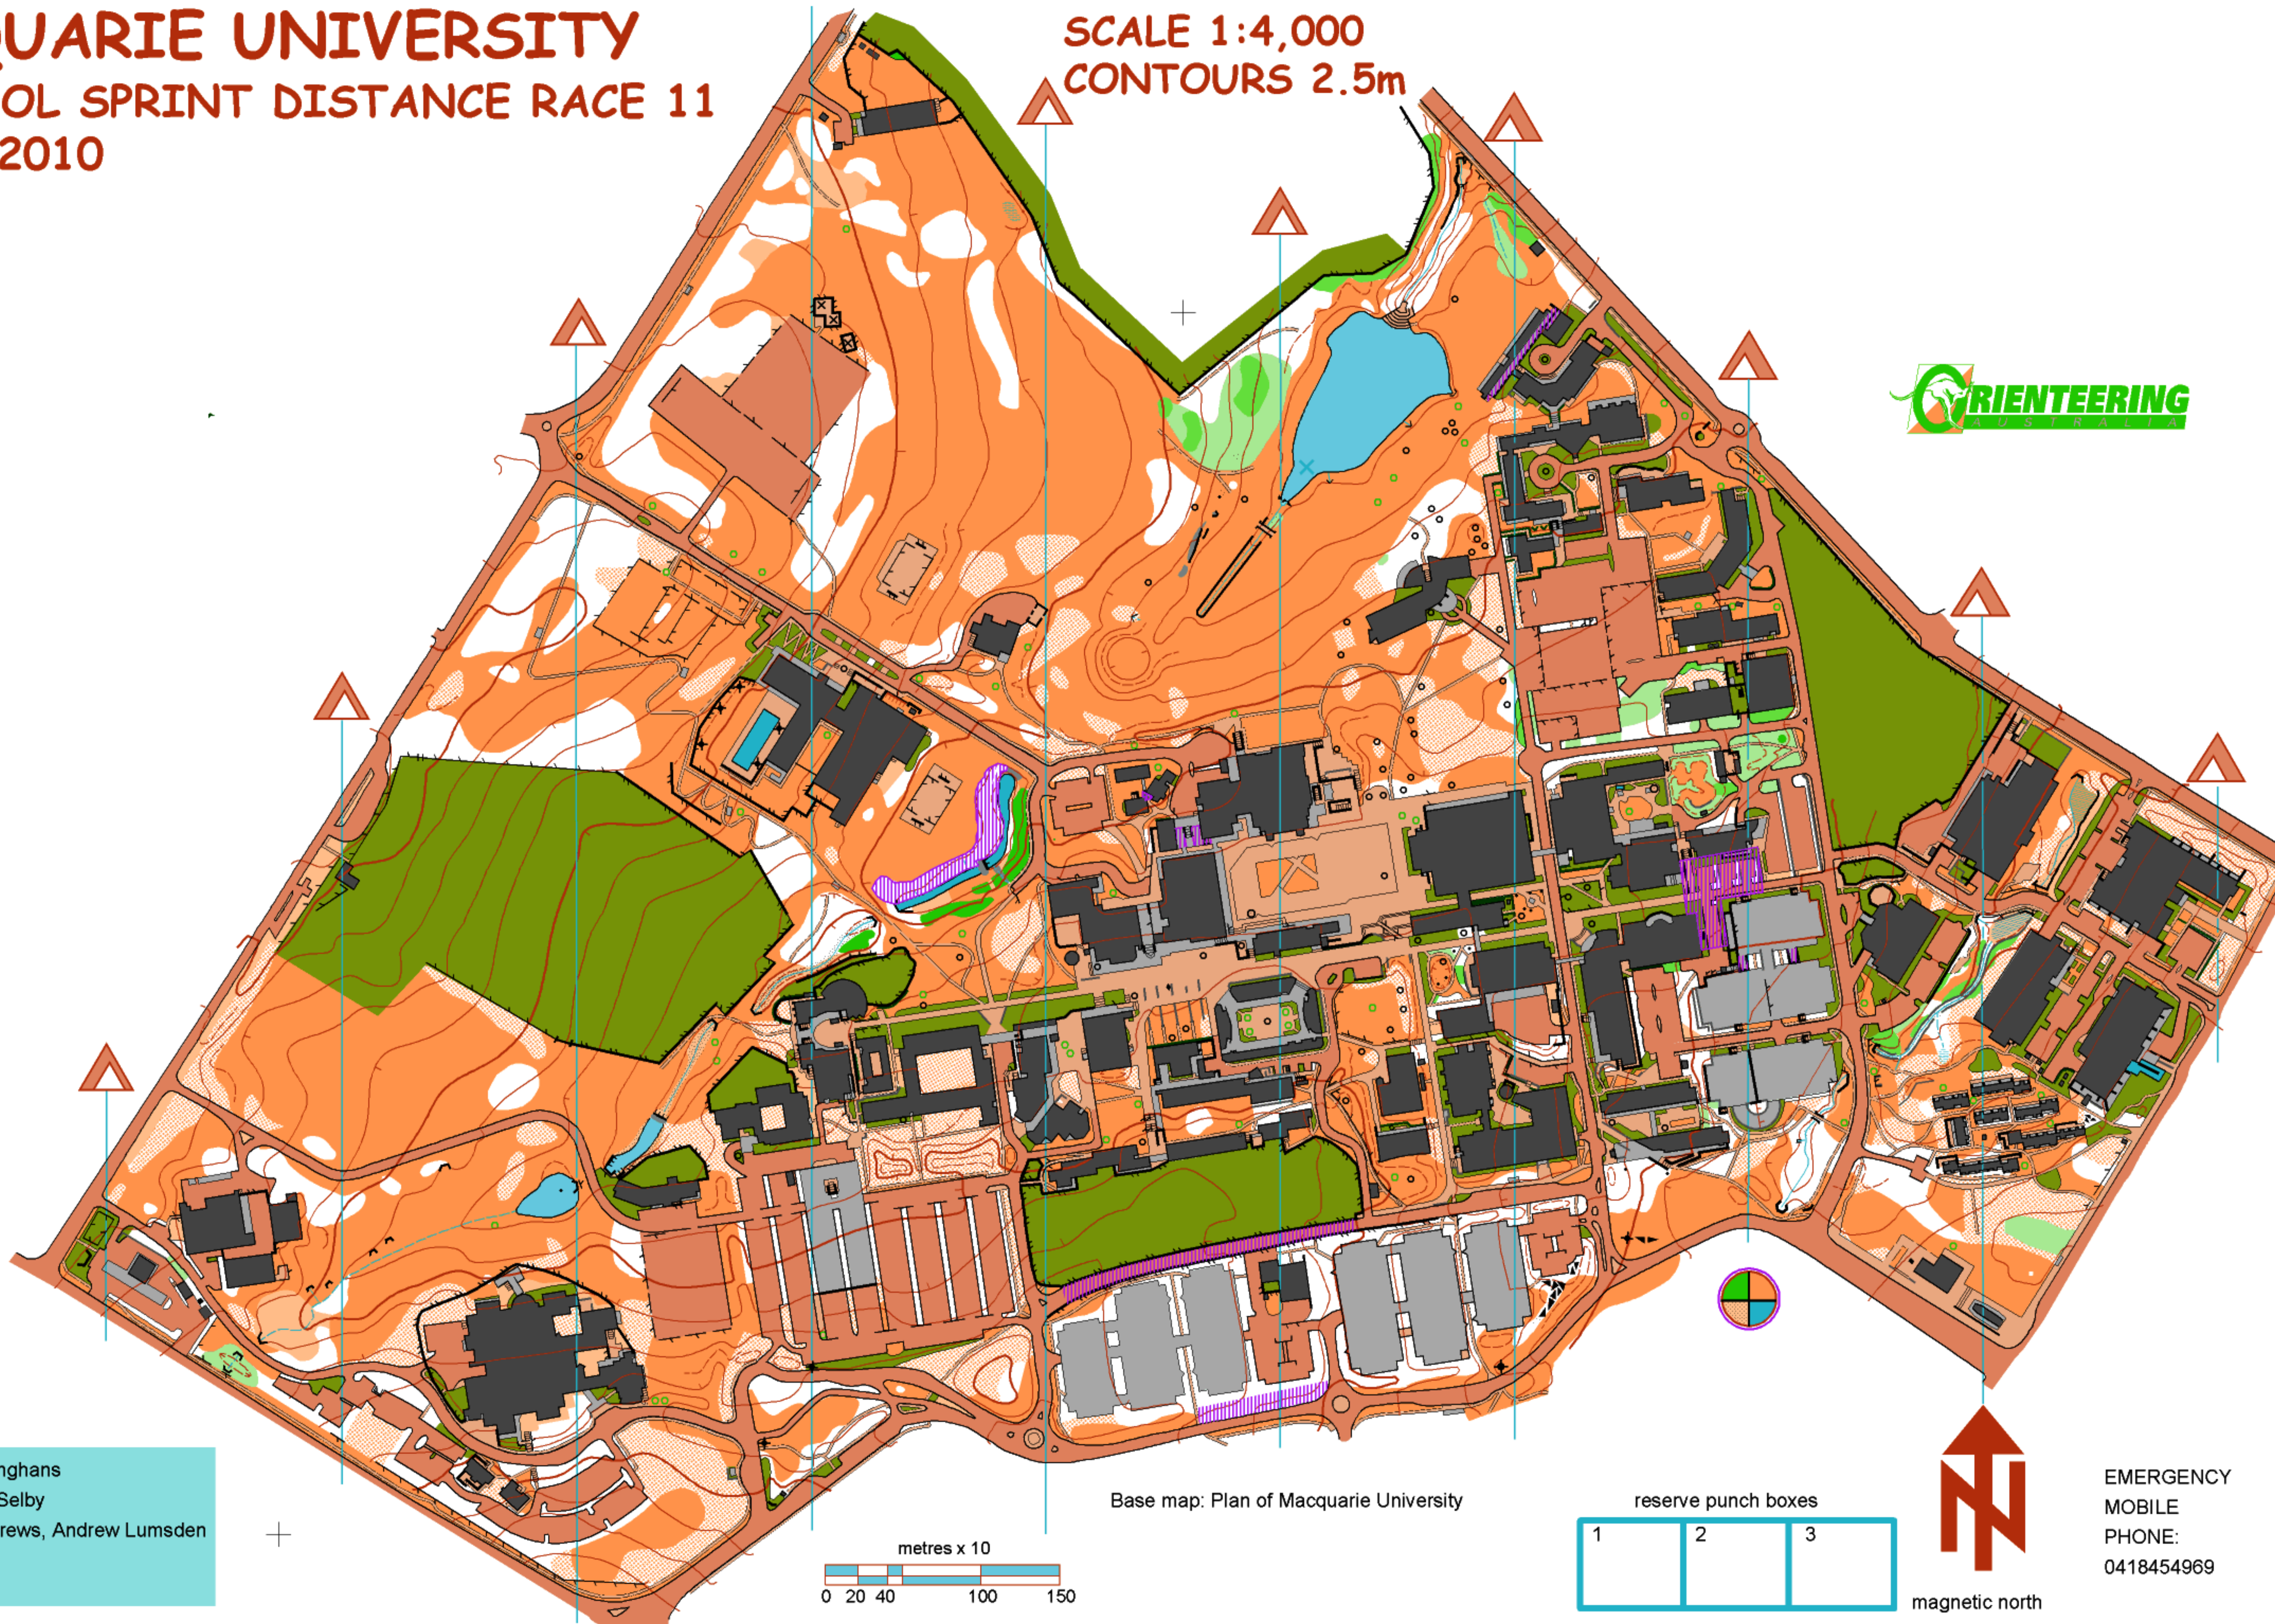

MACQUARIE UNIVERSITY

SILVA NOL SPRINT DISTANCE RACE 11

15 MAY 2010

SCALE 1:4,000
CONTOURS 2.5m

Controller: Ron Junghans
Planner: Warwick Selby
Mappers: Eric Andrews, Andrew Lumsden

Base map: Plan of Macquarie University

reserve punch boxes

1	2	3
---	---	---

EMERGENCY
MOBILE
PHONE:
0418454969